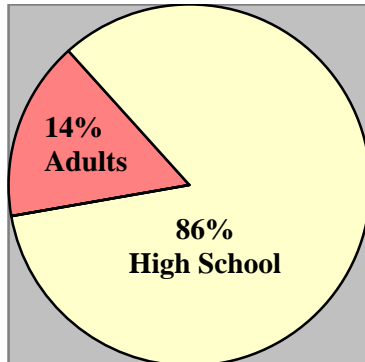

Outcomes 2006 - 2007

Enrollment: 7,512 Students

Overall completion rate of 73.8%

Percentage of adults and high school students served in 2006 - 2007

Overall placement rate for 2006-07 of 85%

ROP Center Locations