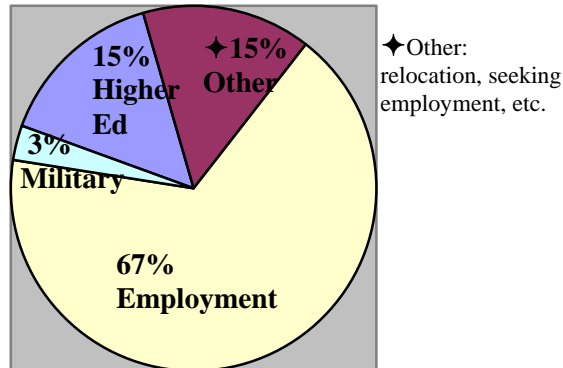

Outcomes 2006 - 2007

Enrollment: 7,512 Students

Overall completion rate of 73.8%

Percentage of adults and high school students served in 2006 - 2007

Overall placement rate for 2006-07 of 85%

ROP Center Locations